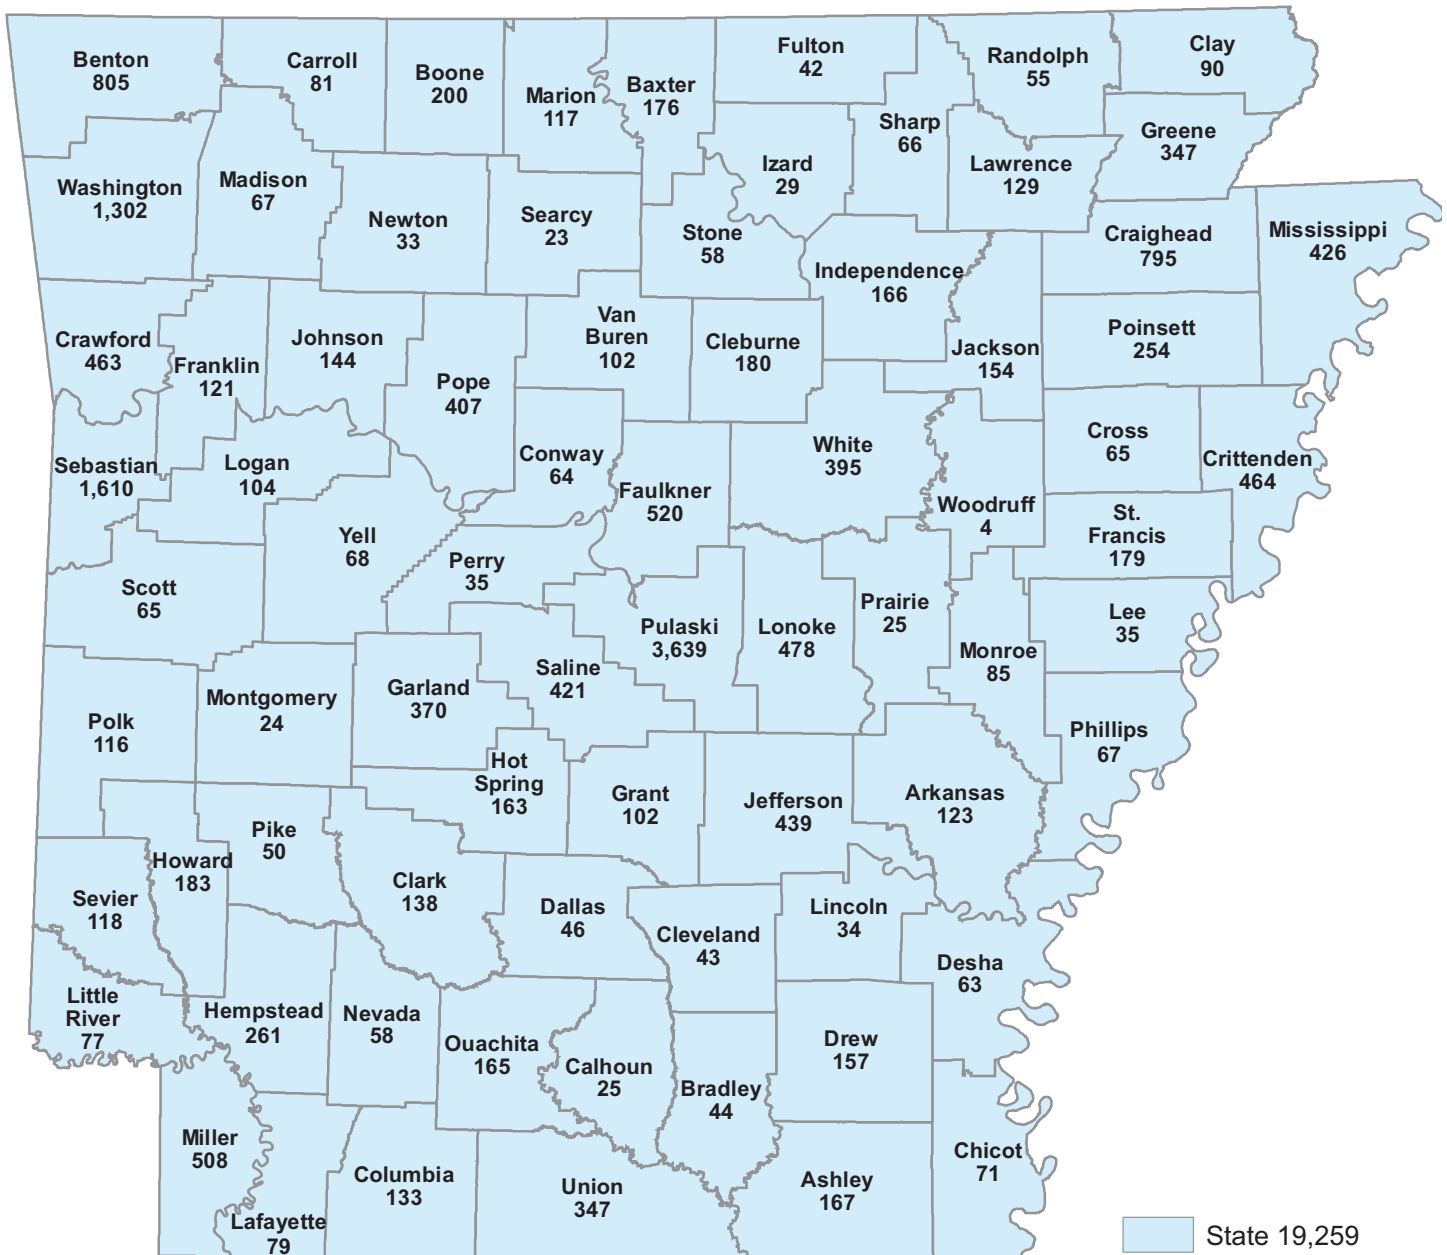

MAP 39:

crime TOTAL

Total Offense Convictions, by County: 2008

Source: Administrative Office of the Courts