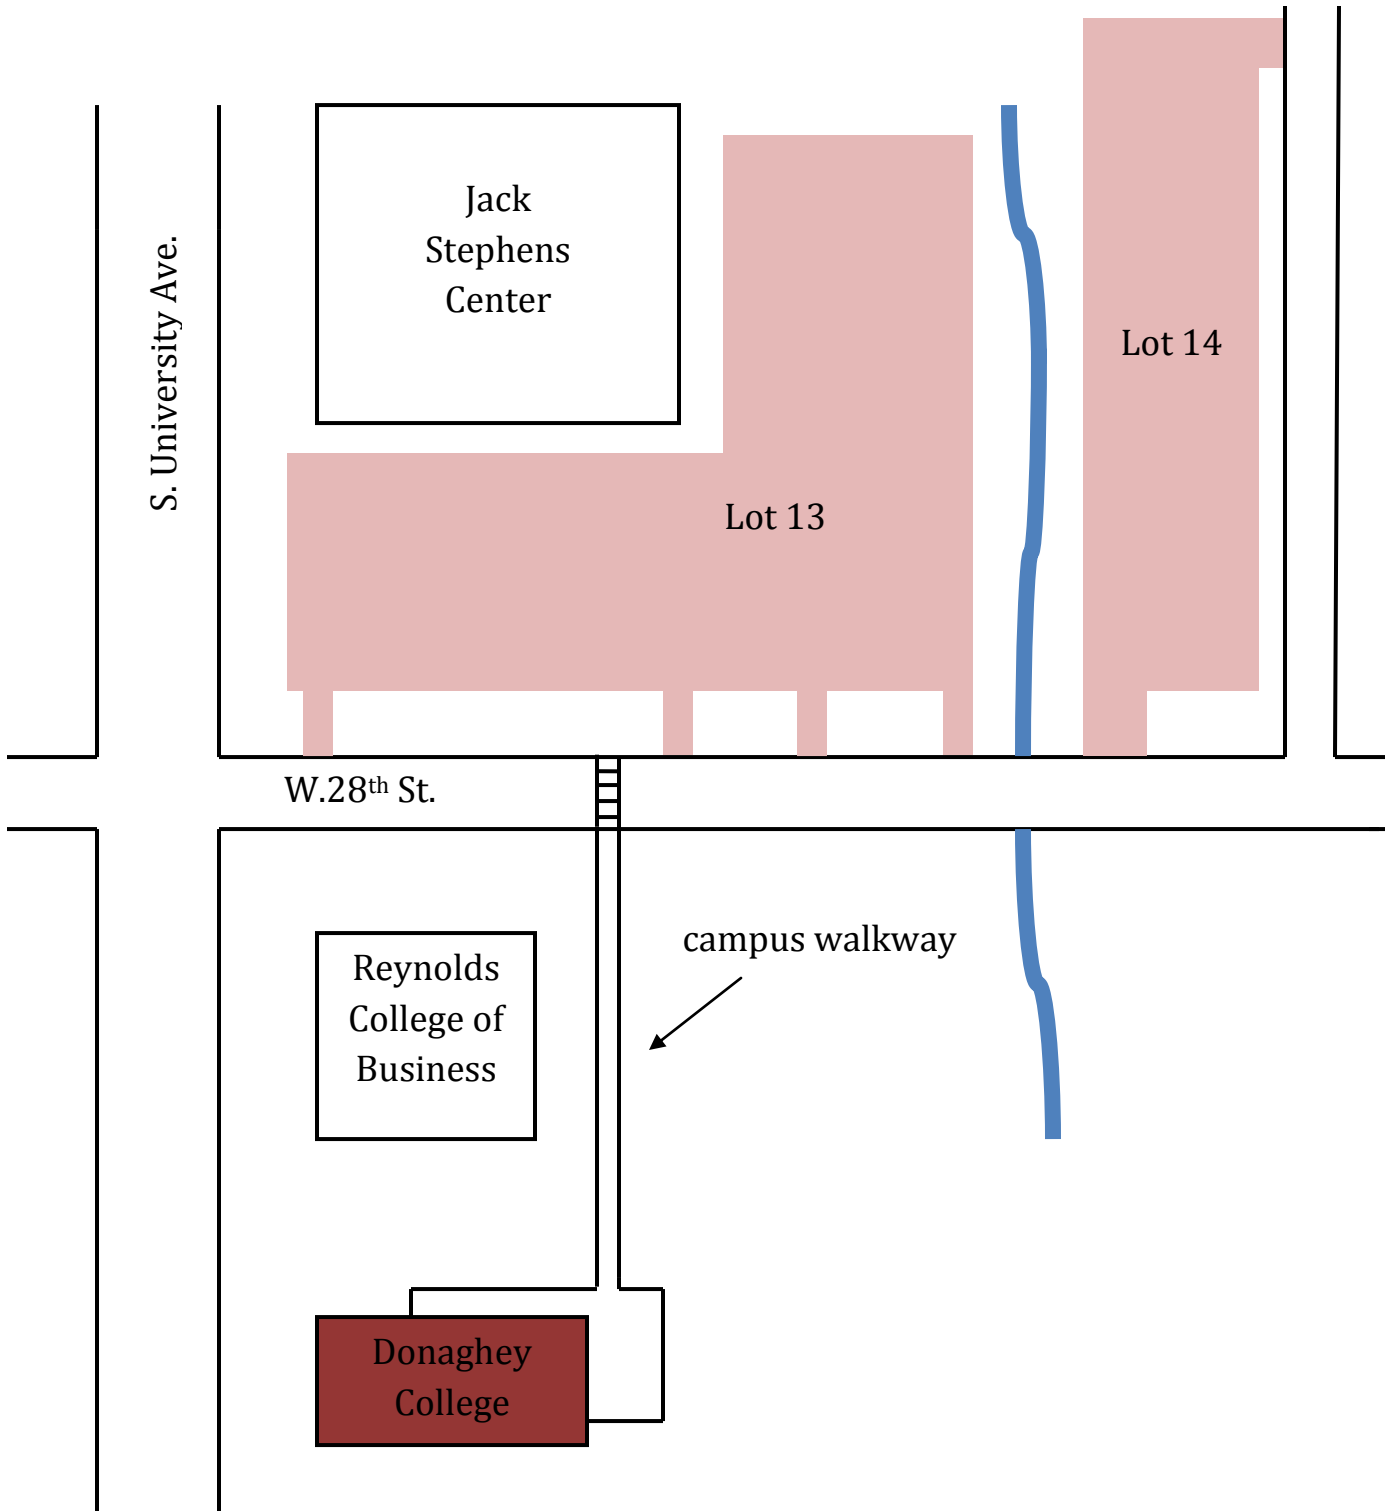

## Arkansas Promise Conference Parking and Directions

1. Park in Lot 13 or Lot 14 on UALR campus.\*
2. Walk south on campus walkway to Donaghey College of Engineering and Information Technology.

\*UALR campus security is aware Arkansas Promise Conference attendees will park in Lot 13 and Lot 14 and will *not* be ticketing cars.